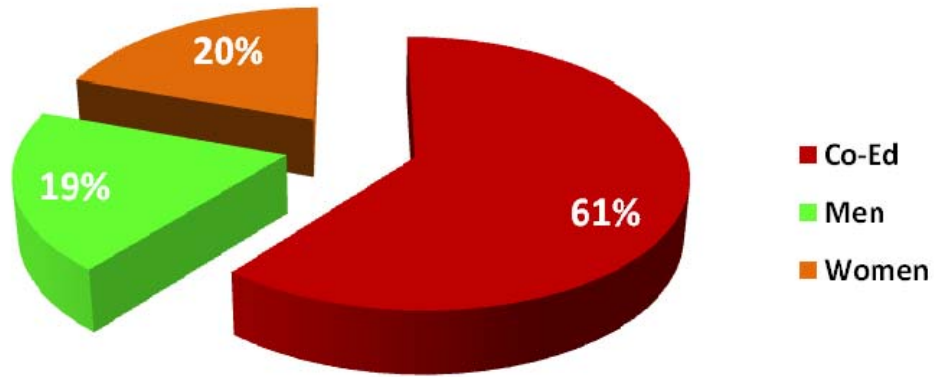

Fall 2010 Students Living On-Campus By Dormitory Gender

Dormitories By Gender	Tally	Percentage
Co-Ed	710	61%
Men	226	19%
Women	230	20%
Total	1,166	100%