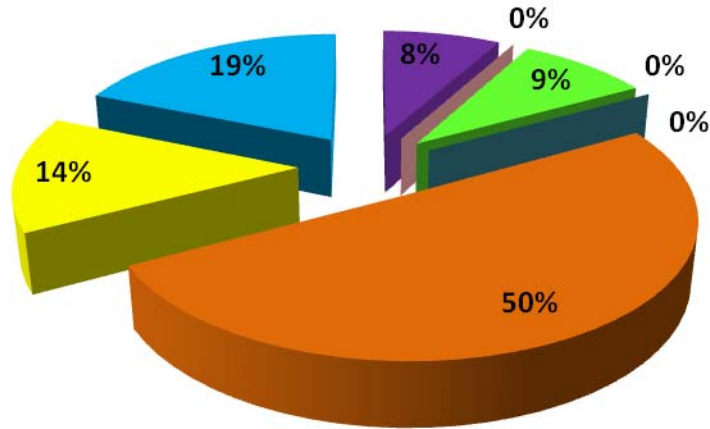

Fall 2010 Total Residence Hall Occupation

Bryant Hall
 Harris Hall
 Hackley Honors Hall
 Hood Honors Hall
 Joyner Hall
 Vance Hall
 New Residence Hall
 Bronco Hall

Residence Hall	Male	Female	Total
Bryant Hall	36	167	203
Harris Hall	0	79	79
Hackley Honors Hall	40	35	75
Hood Honors Hall	0	57	57
Joyner Hall	0	94	94
Vance Hall	226	0	226
New Residence Hall	63	124	187
Bronco Hall	84	161	245
Total	449	717	1,166