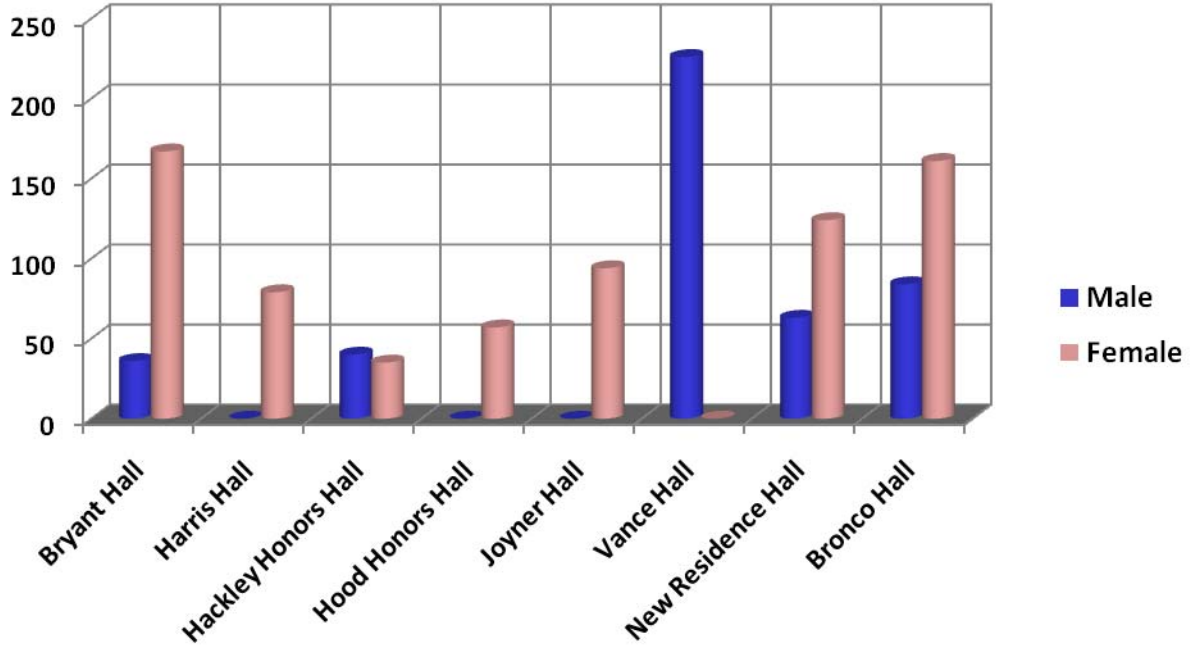

Fall 2010 Residence Hall Occupation By Gender

Residence Hall	Male	Female	Total
Bryant Hall	36	167	203
Harris Hall	0	79	79
Hackley Honors Hall	40	35	75
Hood Honors Hall	0	57	57
Joyner Hall	0	94	94
Vance Hall	226	0	226
New Residence Hall	63	124	187
Bronco Hall	84	161	245
Total	449	717	1,166